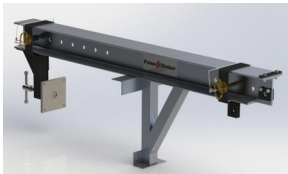

Media

Contact:

Tejal Ranjan, Marketing Communications Manager

Tejal.Ranjan@SafeWorks.com

About Power Climber:

Power Climber is the innovative technology leading manufacturer of suspended access hoisting, platform and safety solutions for use in all work at elevation. Founded in 1972 Power Climber has locations in Brussels, Barcelona, Dubai, Mumbai, Melbourne, Hong Kong and Seattle to support customers globally. Focused on customer-inspired innovation, Power Climber has earned the right to partner with world-class facility owners, OEMs and the best-managed equipment hire companies worldwide. Power Climber is a division of SafeWorks which was formed in 1997 to bring together the most trusted and experienced brands in the industry - Spider, Power Climber and Power Climber Wind - to make work at height a safe, reliable, productive experience. For further information, visit www.powerclimber.com or contact 1-800-560-2546.

Power Climber
365 Upland Drive
Seattle, WA 98188
Phone: 800-560-2546
www.powerclimber.com