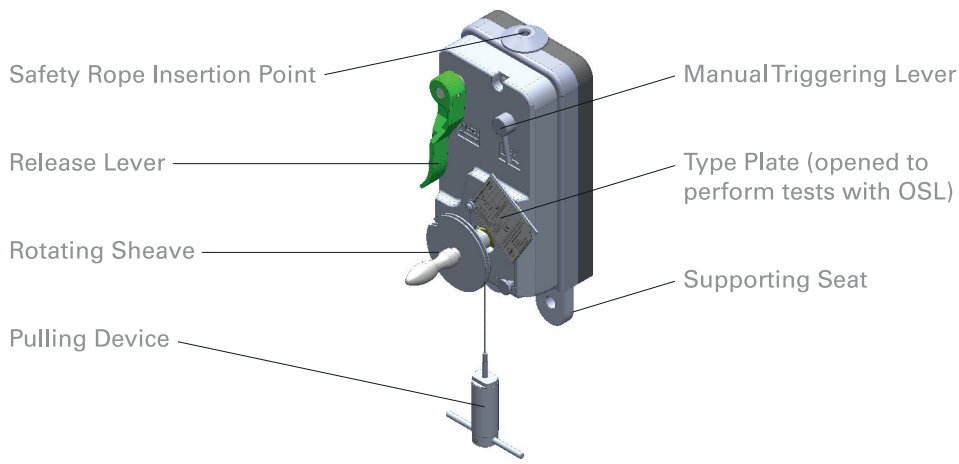

OSL WITH EASYTEST

The Overspeed Safety Lock (OSL) with EasyTest enables you to perform daily functional checks of the centrifugal overspeed assembly in just a few simple steps and without removing the OSL component, increasing safety while saving you time and money.

OSL with EasyTest

Improved Testing Procedure for Overspeed Safety Locks

Improved safety and functionality of your equipment due to simple test procedures.

Significant time and costs savings as the patented OSL ET enables the daily overspeed test to be performed in a matter of minutes, compared to the time-consuming pull test method required in competitive models.

Customizable with multiple connection options.

Complies with EN 1808.

Retrofit kits are available to convert your existing overspeed safety equipment.

Made in our ISO 9001 factory in Germany.

OSL with EasyTest