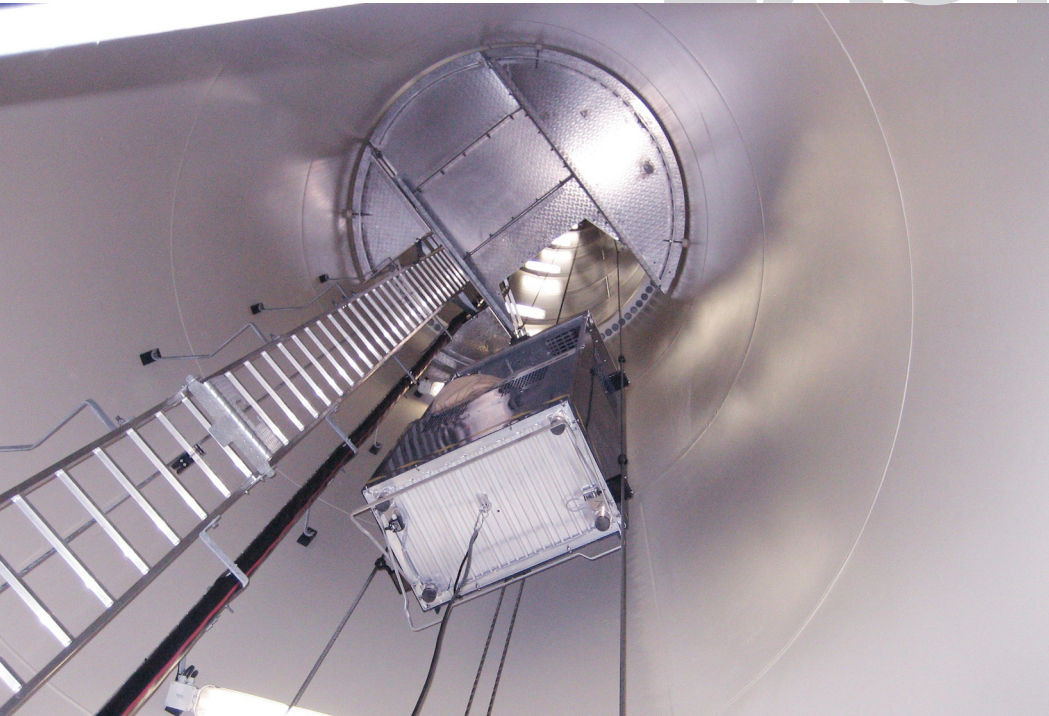

OSL WITH EASYTEST

The Overspeed Safety Lock (OSL) with EasyTest enables you to perform daily functional checks of the centrifugal overspeed assembly in just a few simple steps and without removing the OSL component, increasing safety while saving you time and money.

OSL with EasyTest

Improved Testing Procedure for Overspeed Safety Locks

Improved safety and functionality of your equipment due to simple test procedures.

Significant time and costs savings as the patented OSL ET enables the daily overspeed test to be performed in a matter of minutes, compared to the time-consuming pull test method required in competitive models.

Customizable with multiple connection options.

Complies with EN 1808.

Retrofit kits are available to convert your existing overspeed safety equipment.

Made in our ISO 9001 factory in Germany.

OSL with EasyTest