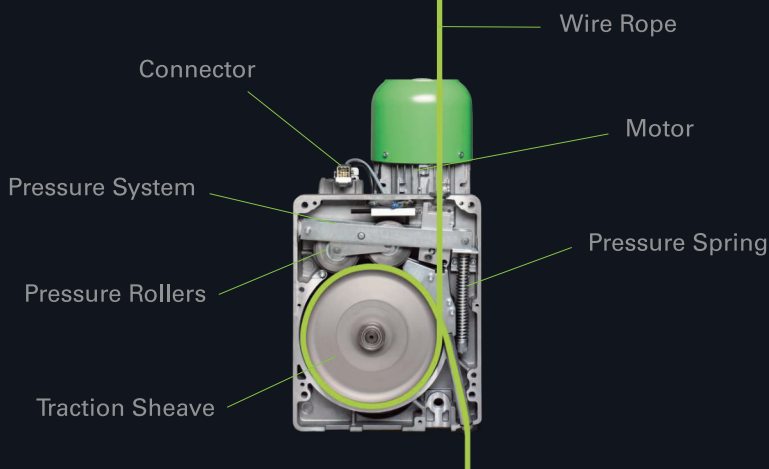

UPPRO

Made in our ISO 9001 factory in Germany.

We design, manufacture, and distribute the highest quality hoists and suspended access systems in the market.